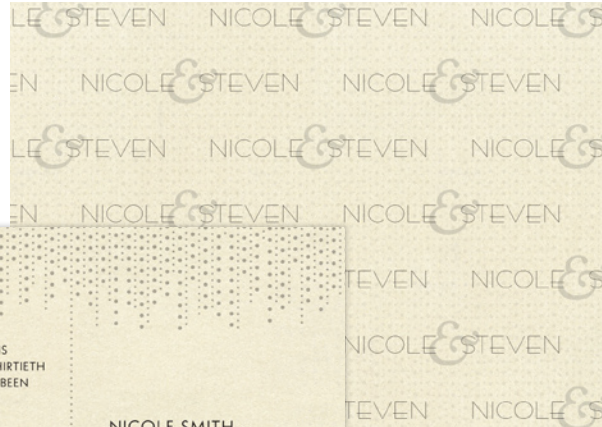

CARY SUITE

All graphics/design © 2012, Nicola Black Design, LLC • All rights reserved

*Not pictured:
Your choice of
champagne-colored
or black envelopes
for pocket fold.

RSVP POST CARD FRONT AND BACK 6.5 x 4.75

STICKER TO
SEAL POCKET FOLD

SAVE-THE-DATE FLAT CARDS 3.625 x 5.125

EVELOPES:
BLACK OR CREAM

INFO CARD EXAMPLE #1 • 4.75 x 6

INFO CARD EXAMPLE #2 • 4.75 x 5.5

THANK YOU FLAT CARDS 3.625 x 5.125

EVELOPES:
BLACK OR CREAM

ASSEMBLED POCKET FOLD
(open view - 5 x 7 closed)